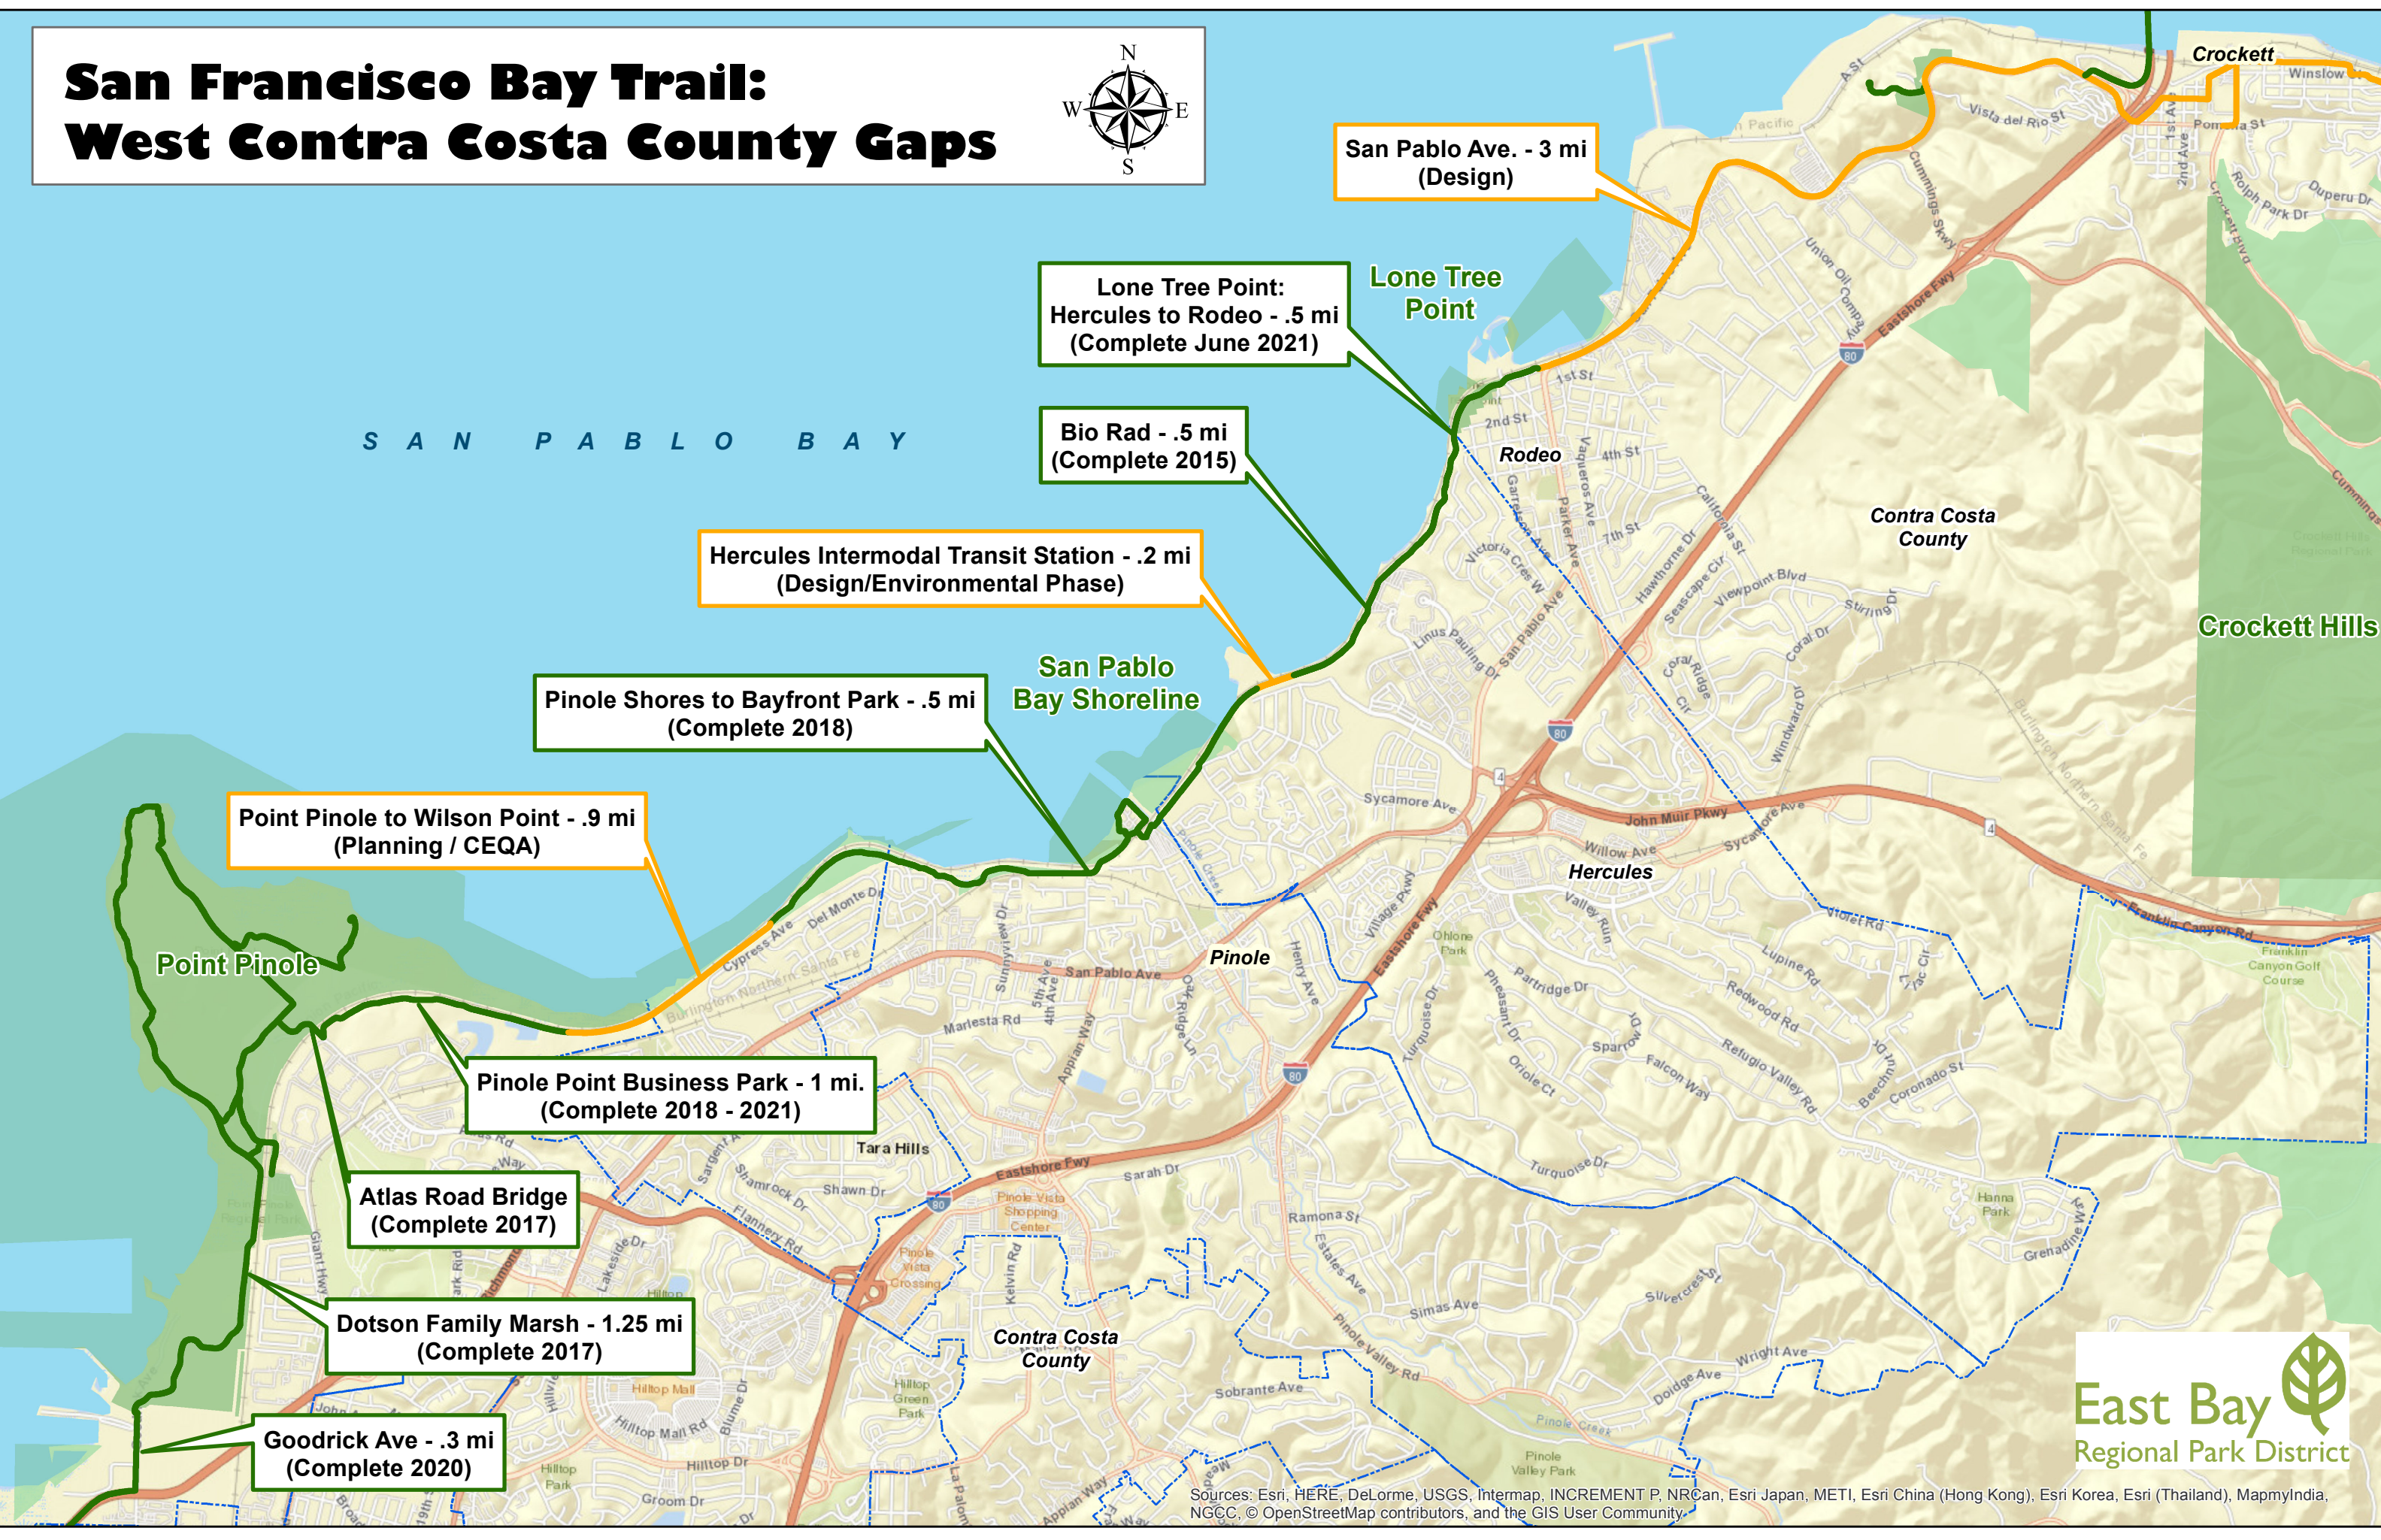

# San Francisco Bay Trail: West Contra Costa County Gaps

Sources: Esri, HERE, DeLorme, USGS, Intermap, INCREMENT P, NRCan, Esri Japan, METI, Esri China (Hong Kong), Esri Korea, Esri (Thailand), MapmyIndia, NGCC, © OpenStreetMap contributors, and the GIS User Community.